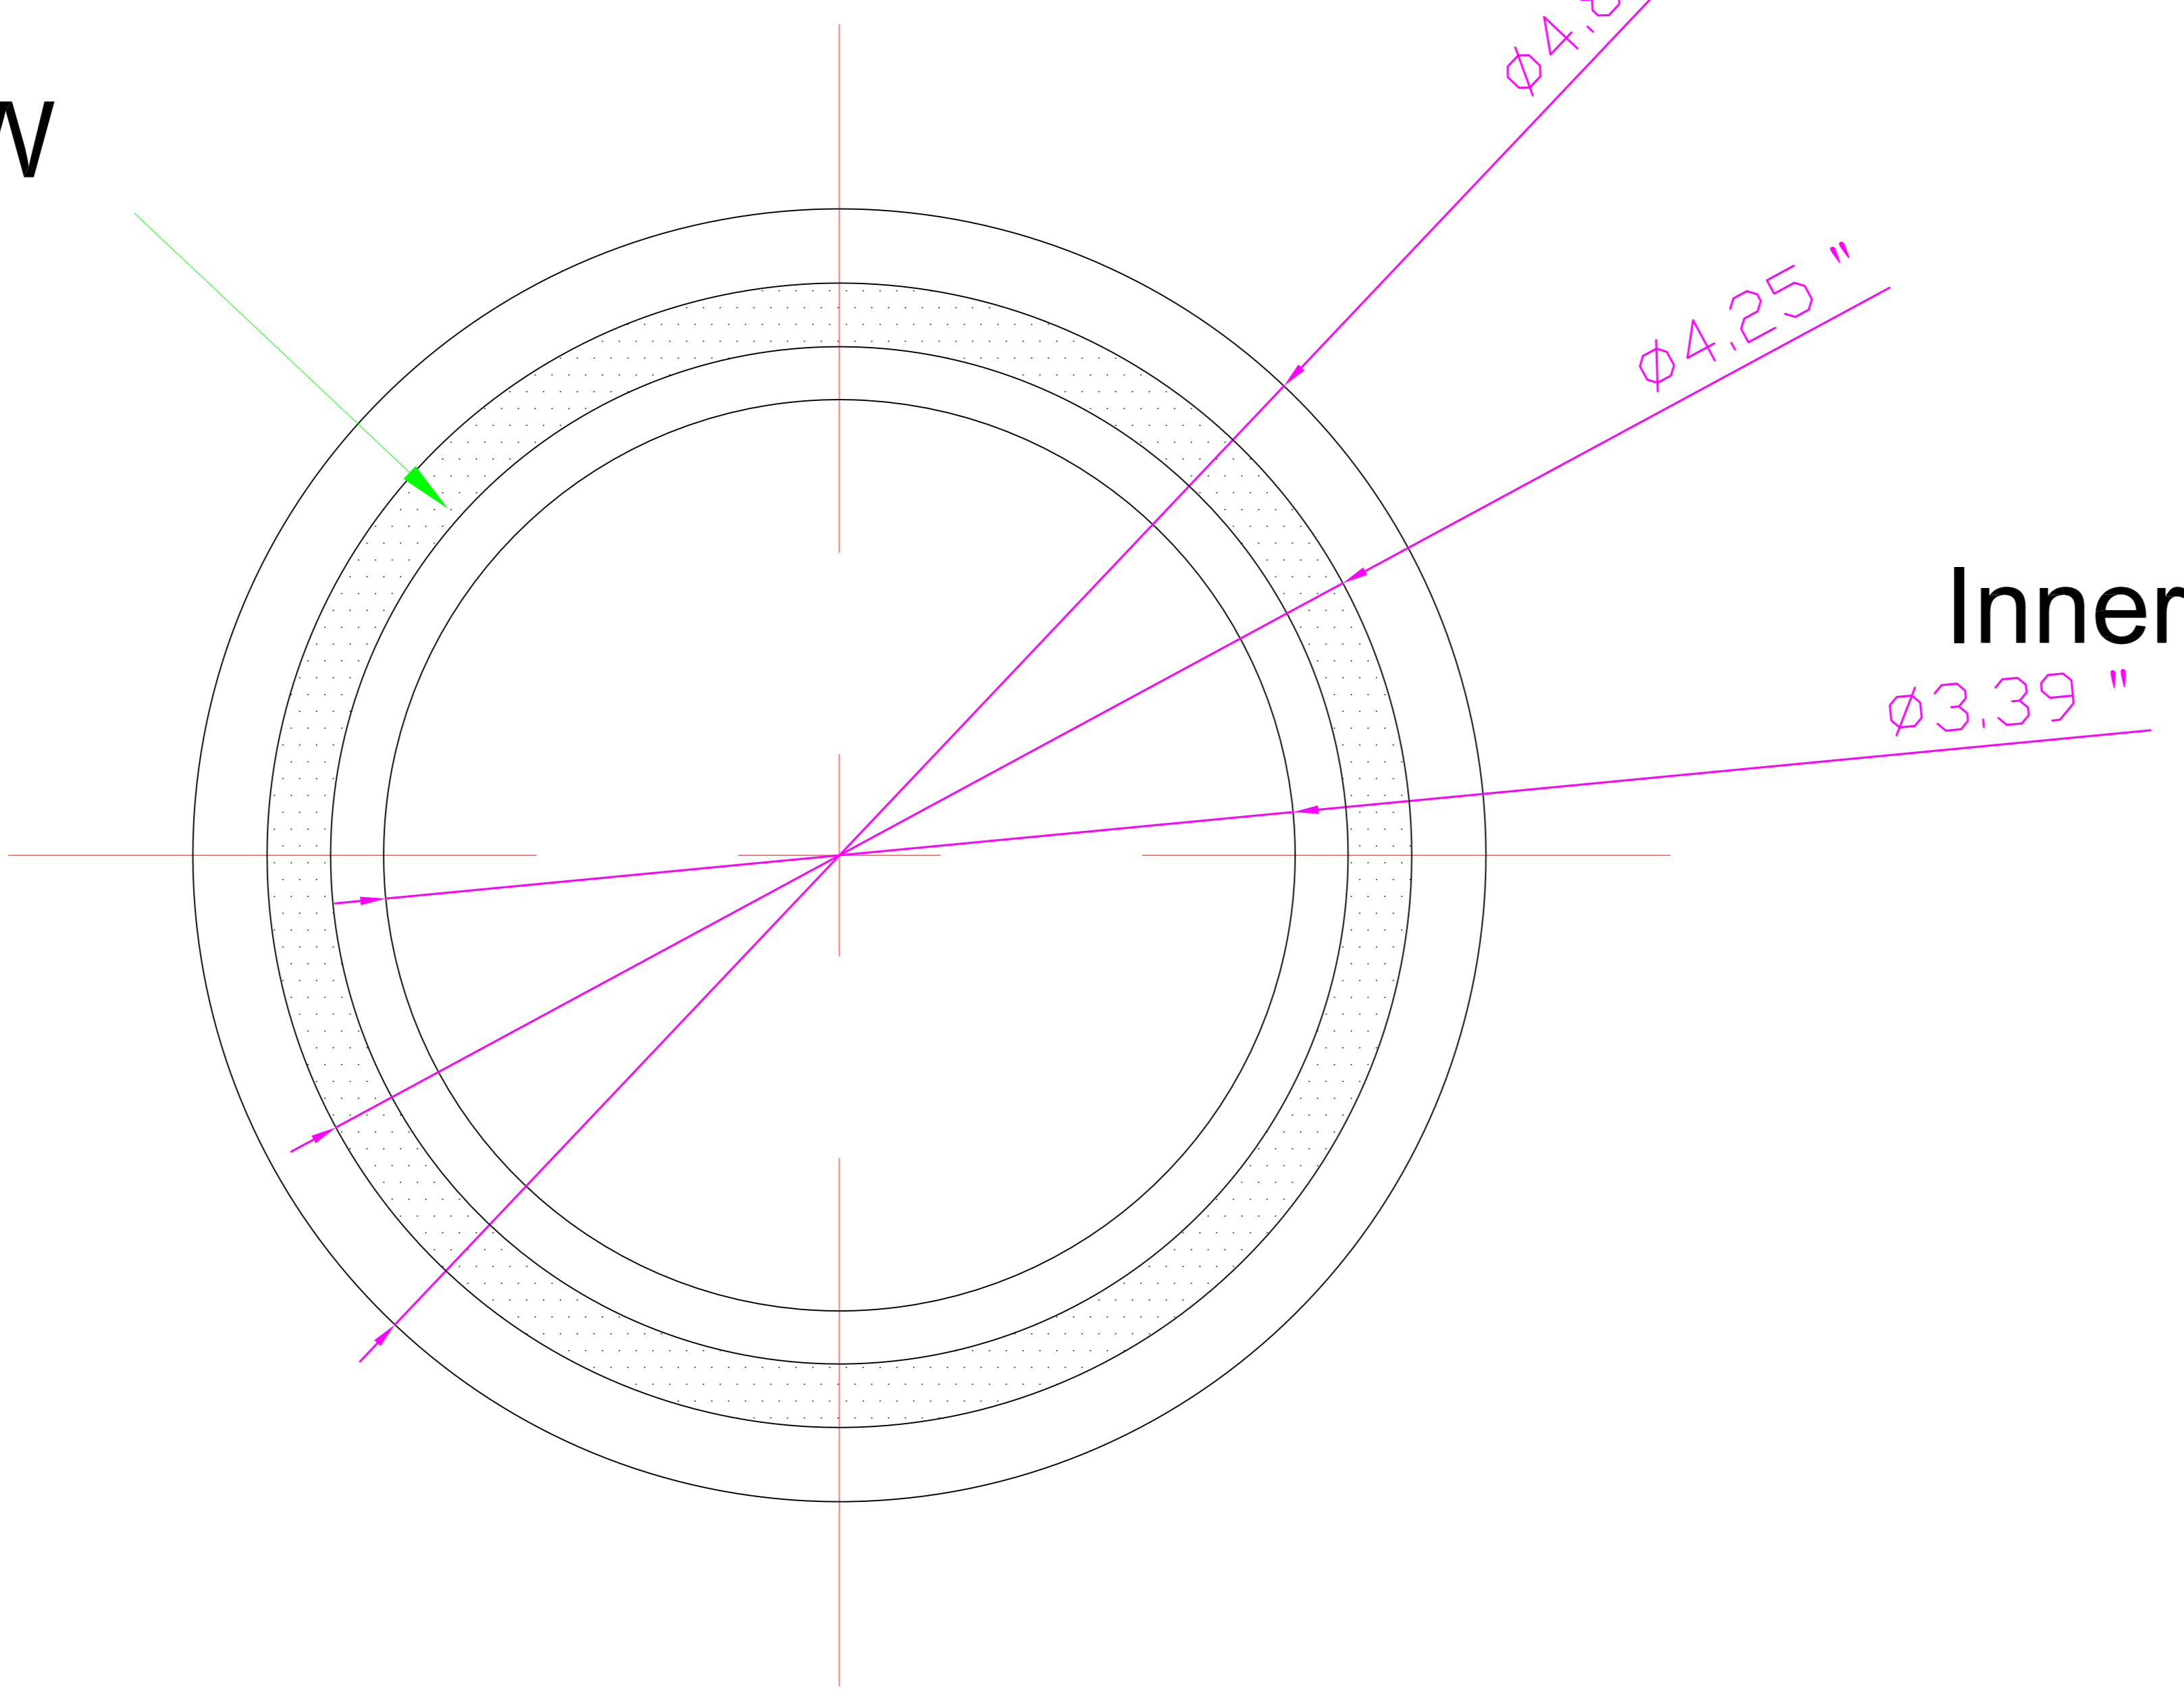

0.24"W

Outer diameter

Inner diameter

FLUORESCENT CUPHOLDER(INCH)